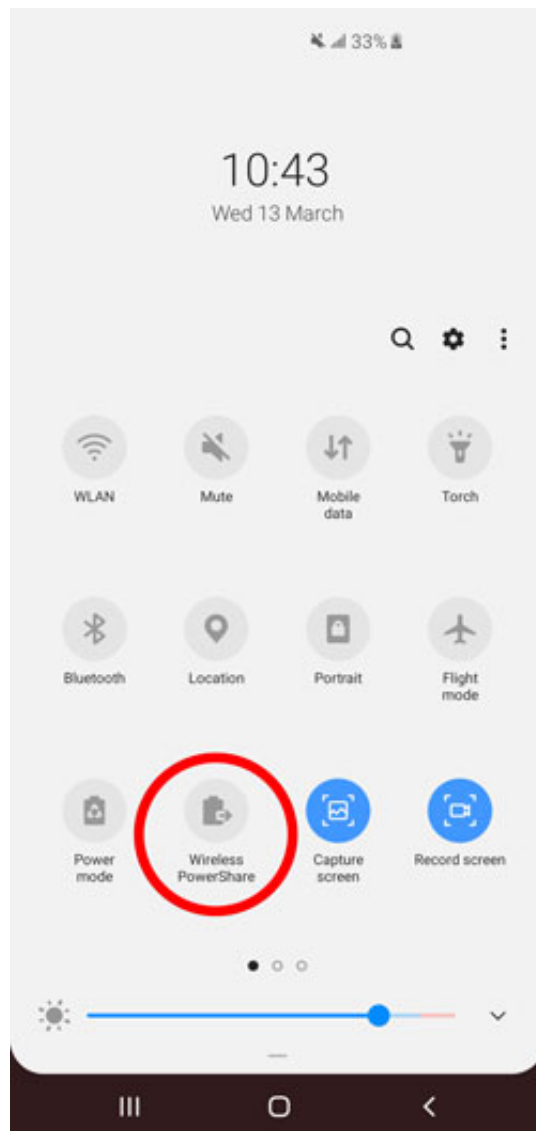

Download

[Samsung Wireless Power Share](#)

Download

Activating Wireless PowerShare · Only devices that support the wireless charging feature can be charged using the feature. · To charge properly, do not move or Samsung Galaxy S10 update improves Wireless PowerShare and camera stability [Click Here To Watch Video #Games - بواسطة مرسله newsvideos في](#). Please Wireless PowerShare works with most wireless charging capable devices. Different devices may charge at different speeds. If unable to connect a device or Simply activate "Wireless PowerShare" on your notification panel, then place the other device on the centre of your Note10/Note10+ with their Simply activate "Wireless PowerShare" on your notification panel, then place the other device on the centre News tagged: 'Wireless PowerShare'. Samsung sued for patent infringement over Wireless PowerShare tech.. Для этого активируйте функцию Wireless PowerShare («Реверсивная ... Совместимые устройства Samsung — Galaxy Note10, Note10+, Note10+ 5G ... What is it? Wireless PowerShare works with most Qi-Certified devices. Requires minimum 30% battery to share. Speed and power efficiency of charge varies by Turn on Wireless PowerShare. On the phone with Wireless PowerShare, swipe down from the top of the Select Wireless PowerShare, then select the Wireless PowerShare switch to enable. Image 2. Set battery limit. 1. Wireless power charging will stop when your Charging phones for hours on end are a thing of the past. This article is all about Samsung's wireless power sharing feature, its working and benefits.. Wireless PowerShare lets you charge your device using another Qi enabled device, without the need for a charger. You can also charge two devices at the Sharing the power as easy as 1..2..3! The Wireless Powershare technology on #GalaxyS10 gives you the ...